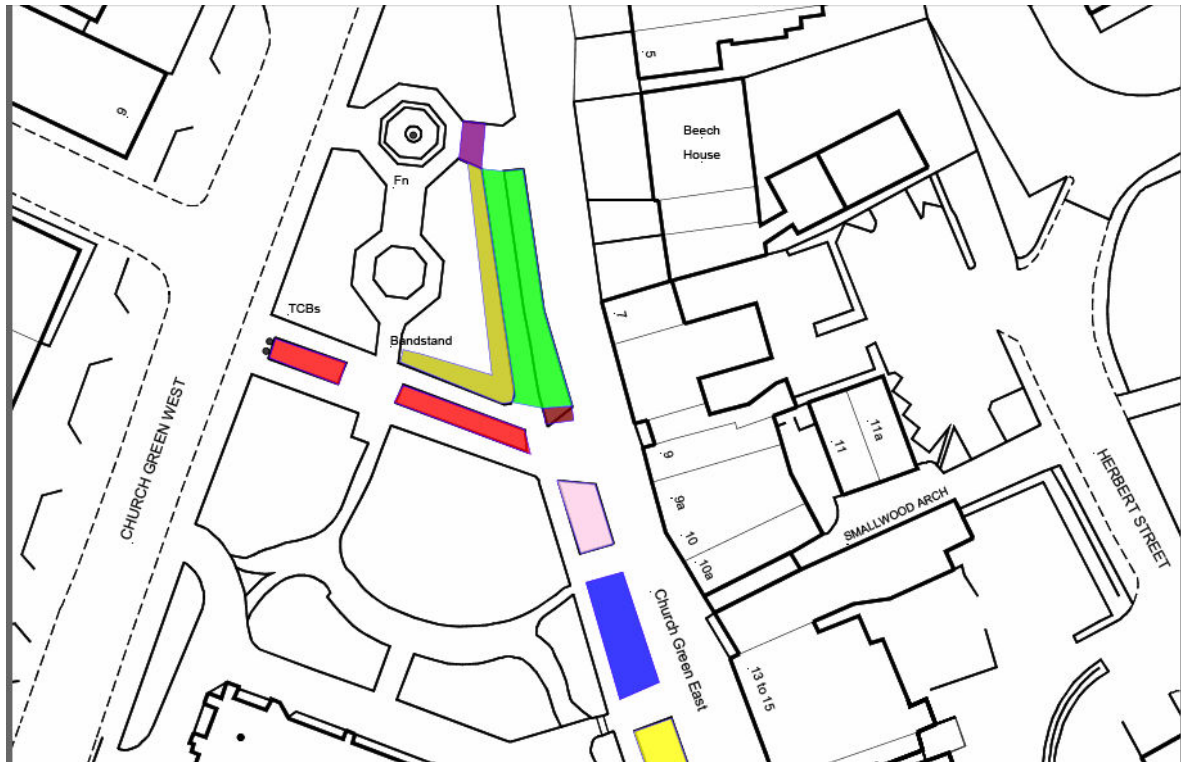

Town Centre Lanscape Improvements Indicative Plan for north of the church

- Green is grass area created from shrub bed and path.
- Dark green shrubs to be removed to create improved vista
- Red shrub beds to be removed and a new bitmac surface be replaced
- Rust new cycle stands
- Pink the bed maintained by where next
- Blue new flower bed block paving to be removed and stored
- Purple Ramp access to the site.
- Yellow shrubs to be removed and replaced with new bedding small shrubs